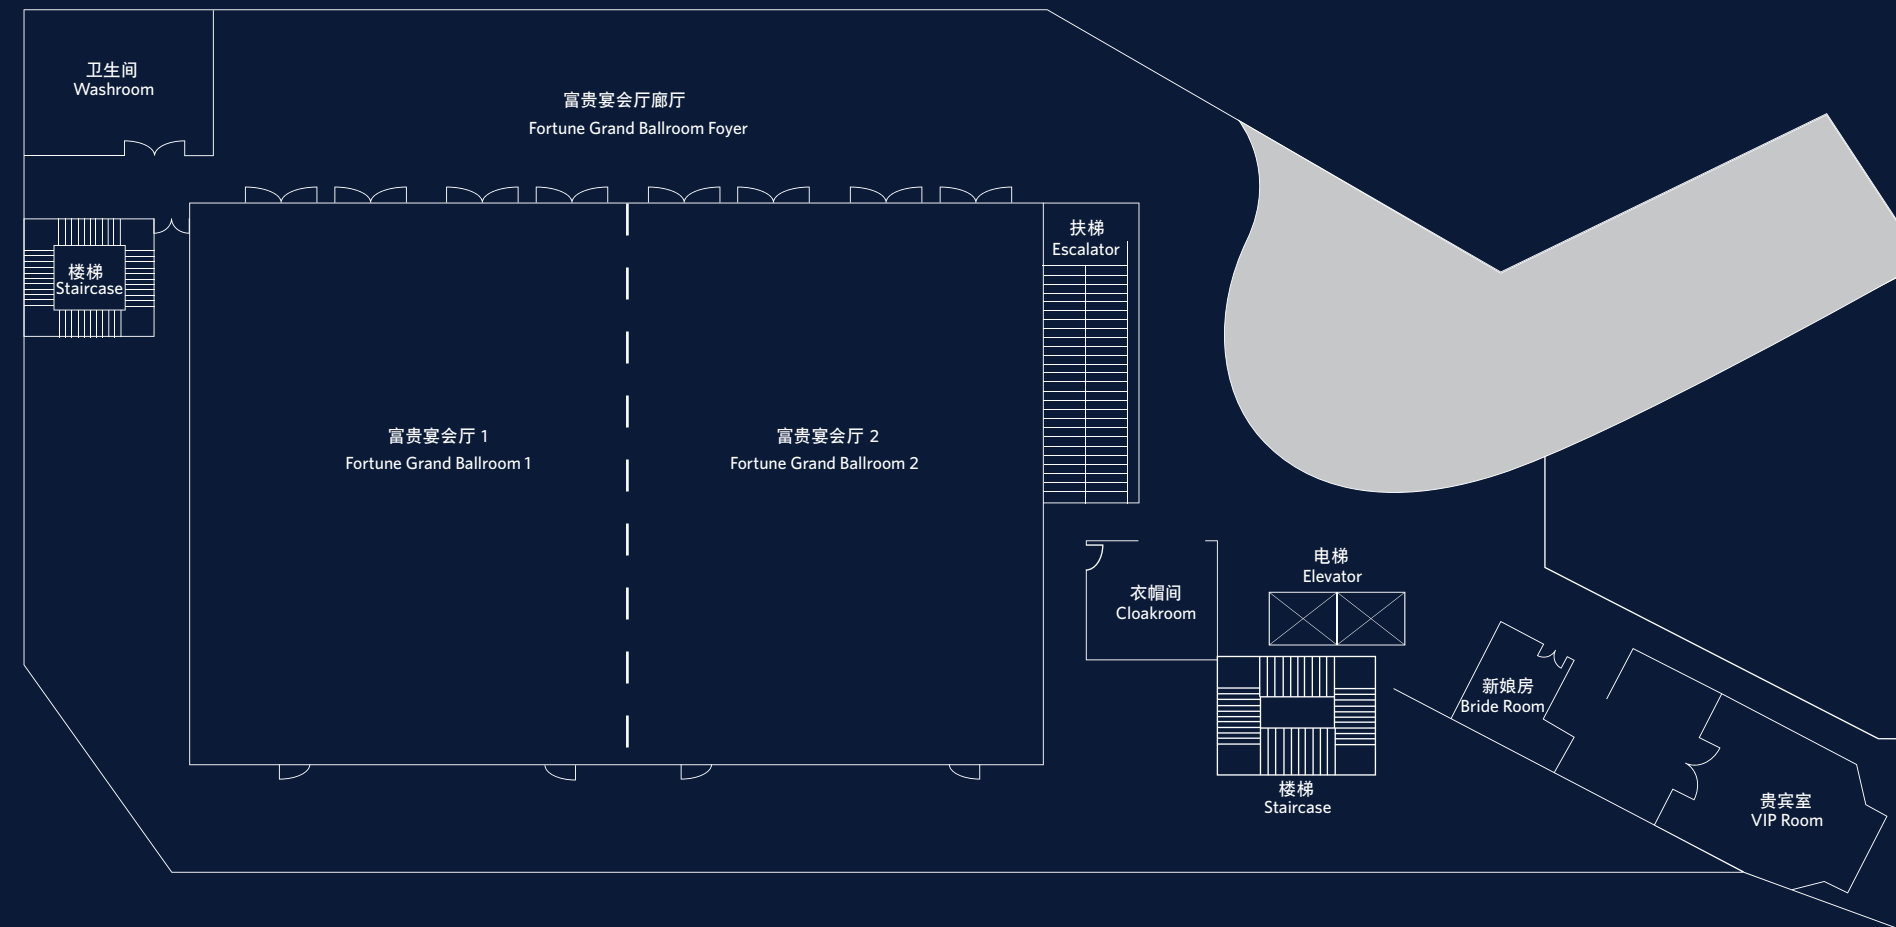

LEVEL 2 二层平面图