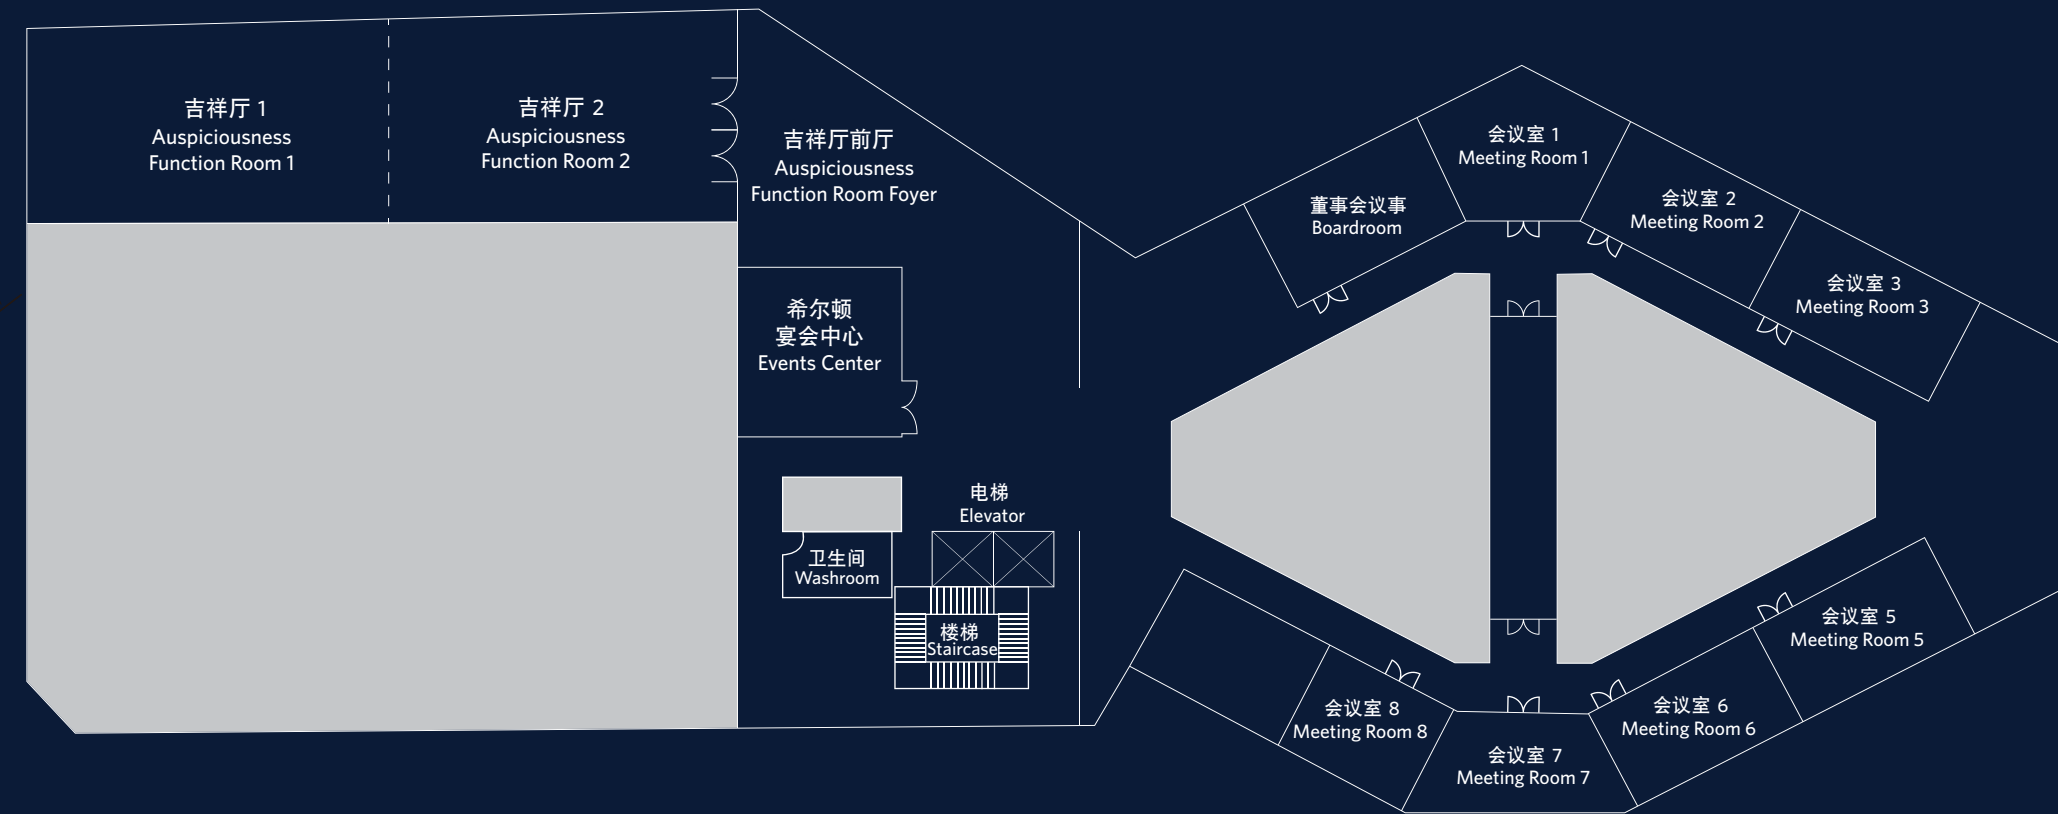

LEVEL 3
三层平面图