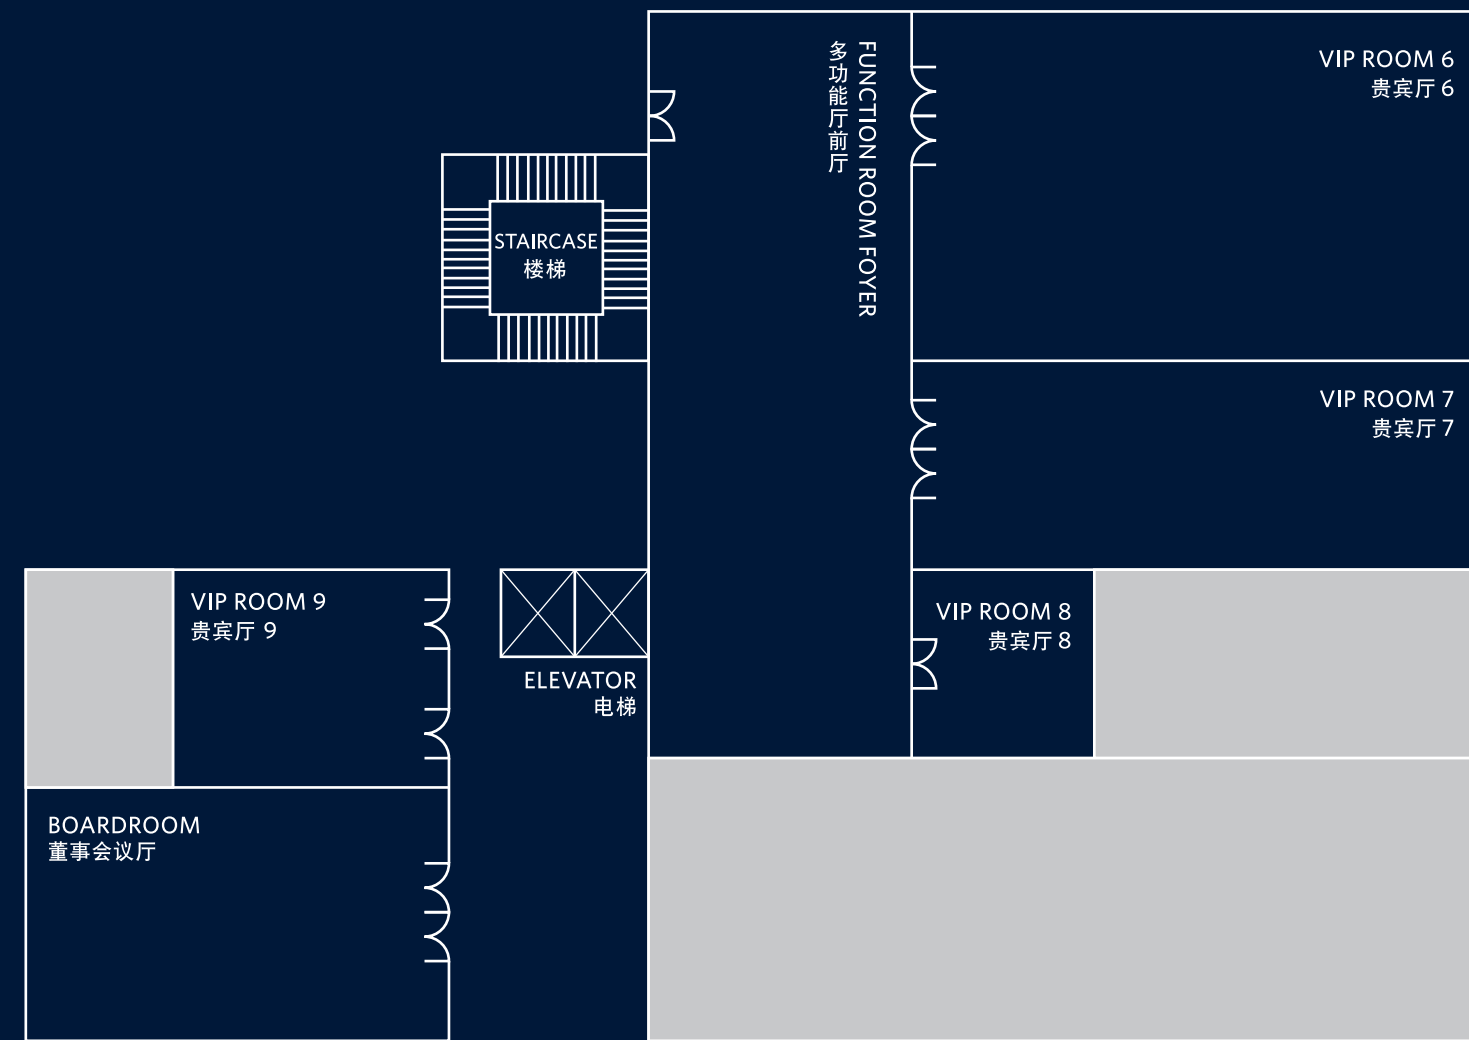

Banquet

Classroom

U Shape

Hollow Square

Conference

LEVEL 2
二层平面图