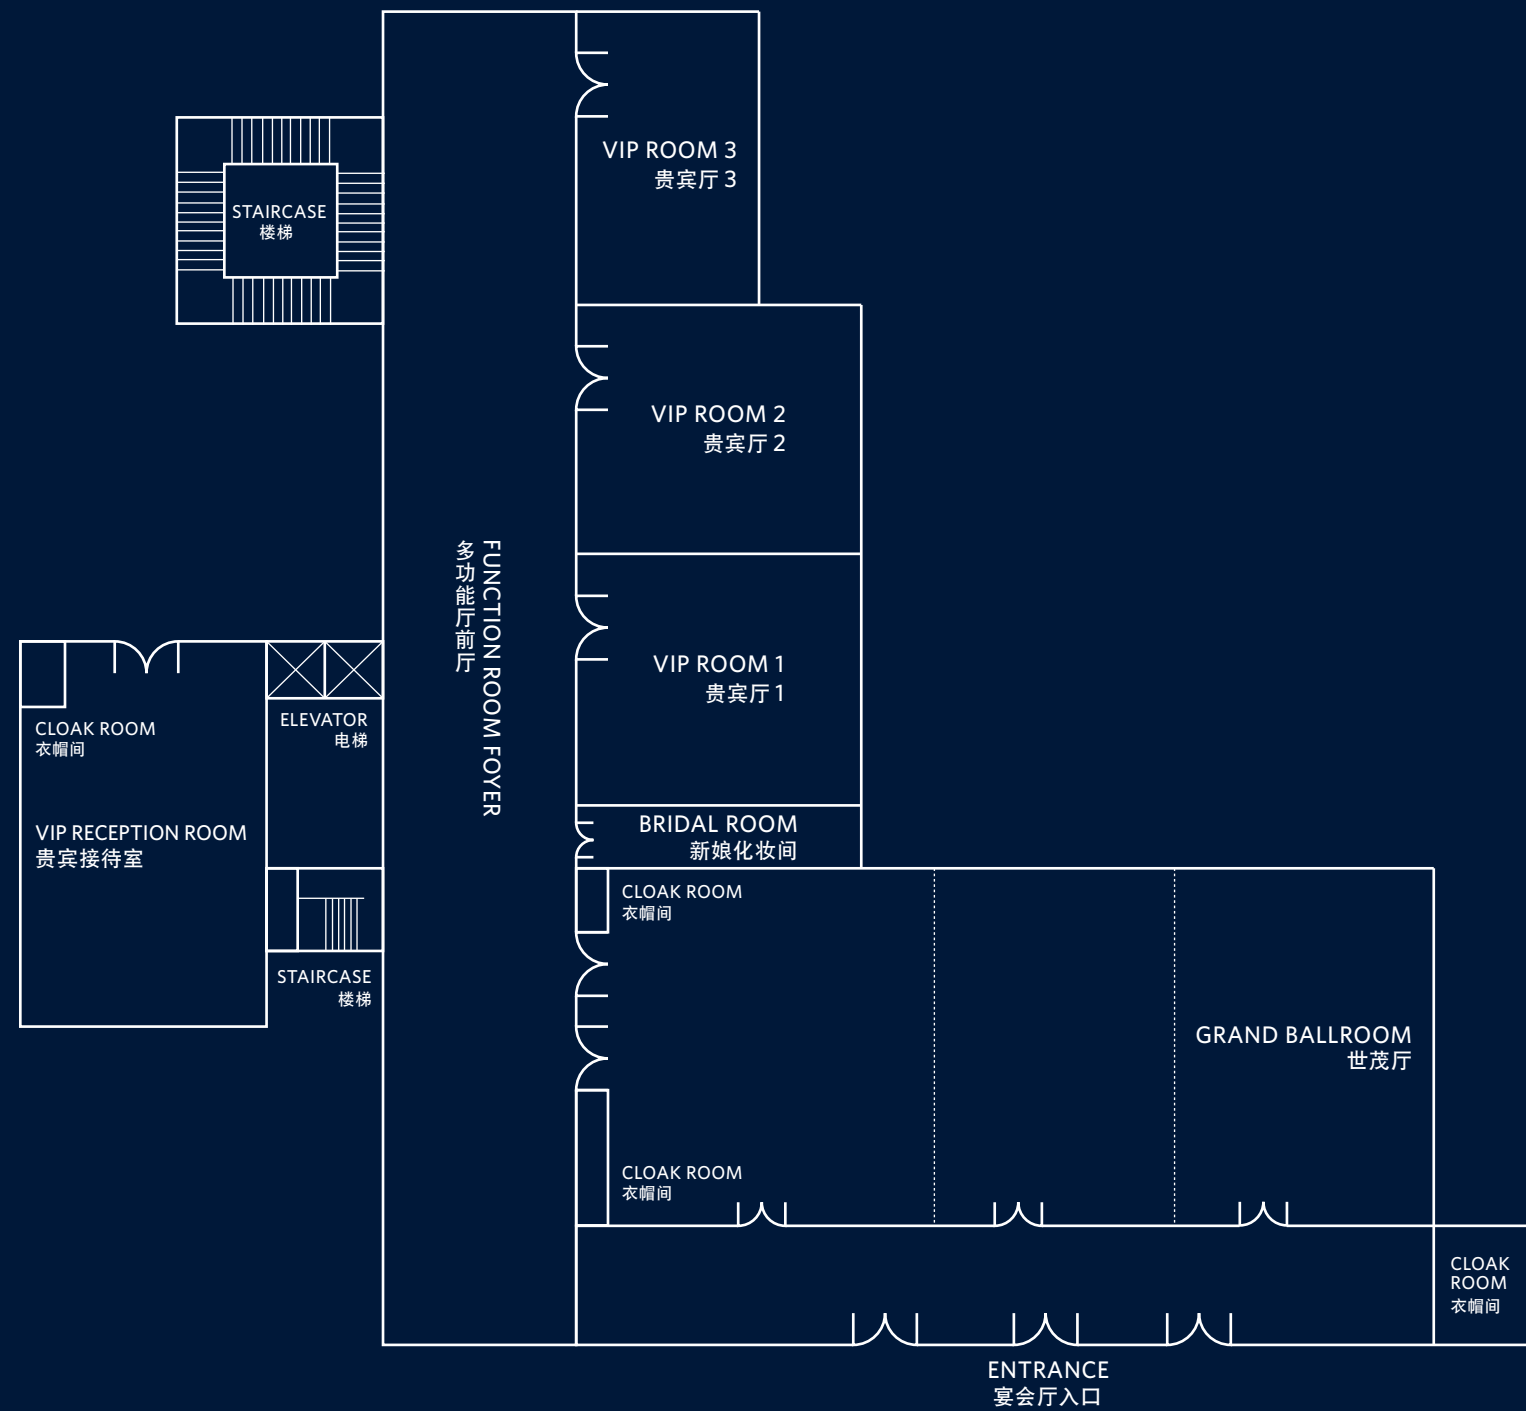

LEVEL 1
一层平面图