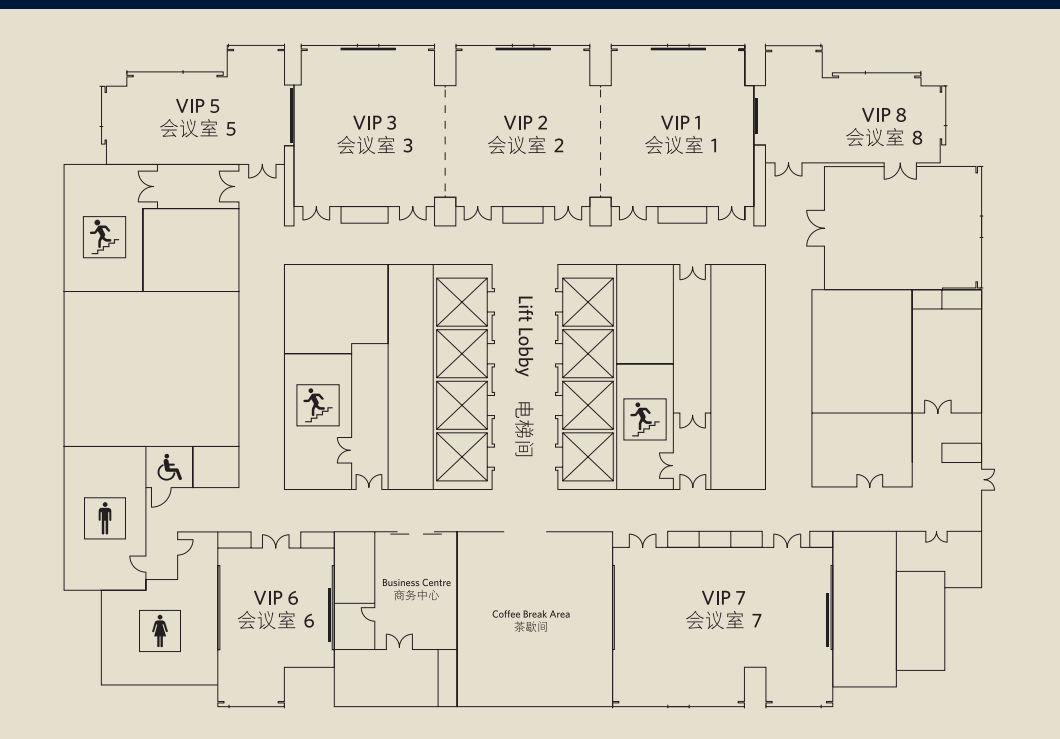

CHECK IN/OUT

- Check-In: 2:00pm
- Check-Out: Noon

以下场地可应用于不同场合与活动规模

会议及宴会场形图

按照会议日程及规模, 您可选择适合您会议形式的场地, 并敬请及早预订。

人数容量与场地大小

	面积 (平方米)	层高 (米)	教室型	剧场式	宴会式	鸡尾酒会	董事会议室	U型	H型
四楼									
大宴会厅 1	1323	8	700	900	850	1200	N/A	126	162
大宴会厅 2	921	8	750	1,000	550	1,000	N/A	126	162
宴会厅 1	458	8	350	450	260	480	N/A	93	114
宴会厅 2	463	8	360	450	260	500	N/A	72	108
八楼									
贵宾室 1,2,3	219	3	171	210	120	210	50	66	72
贵宾室 1	73	3	45	60	40	70	18	27	36
贵宾室 2	73	3	45	60	40	70	18	27	36
贵宾室 3	73	3	45	60	40	70	18	27	36
贵宾室 5	56	3	N/A	N/A	N/A	N/A	20	N/A	N/A
贵宾室 6	55	3	18	28	30	50	14	18	24
贵宾室 7	112	3	42	45	60	90	26	36	42
贵宾室 8	124	3	N/A	N/A	N/A	N/A	20	N/A	N/A

THE FOLLOWING VENUES ARE AVAILABLE TO SUIT VARIOUS AGENDAS AND GROUP SIZES

Conference, Event and Meeting Layout

Complement your meeting by selecting just the right venue for your agenda and group size. Browse through our offerings, then contact us to reserve the room that best meets your needs.

CAPACITIES & DIMENSIONS

	AREA (m ²)	METER	CLASSROOM	THEATER	BANQUET	RECEPTION	CONFERENCE	U-SHAPE	H-SHAPE
4th Floor									
Grand Ballroom 1	1323	8	700	900	850	1200	N/A	126	162
Grand Ballroom 2	921	8	750	1,000	550	1,000	N/A	126	162
Ballroom 1	458	8	350	450	260	480	N/A	93	114
Ballroom 2	463	8	360	450	260	500	N/A	72	108
8th Floor									
VIP 1,2,3	219	3	171	210	120	210	50	66	72
VIP 1	73	3	45	60	40	70	18	27	36
VIP 2	73	3	45	60	40	70	18	27	36
VIP 3	73	3	45	60	40	70	18	27	36
VIP 5	56	3	N/A	N/A	N/A	N/A	20	N/A	N/A
VIP 6	55	3	18	28	30	50	14	18	24
VIP 7	112	3	42	45	60	90	26	36	42
VIP 8	124	3	N/A	N/A	N/A	N/A	20	N/A	N/A

EVENT & MEETING ROOM FLOOR PLANS

Classroom

Theatre

Banquet

Reception

Conference

U-shaped

H-shaped