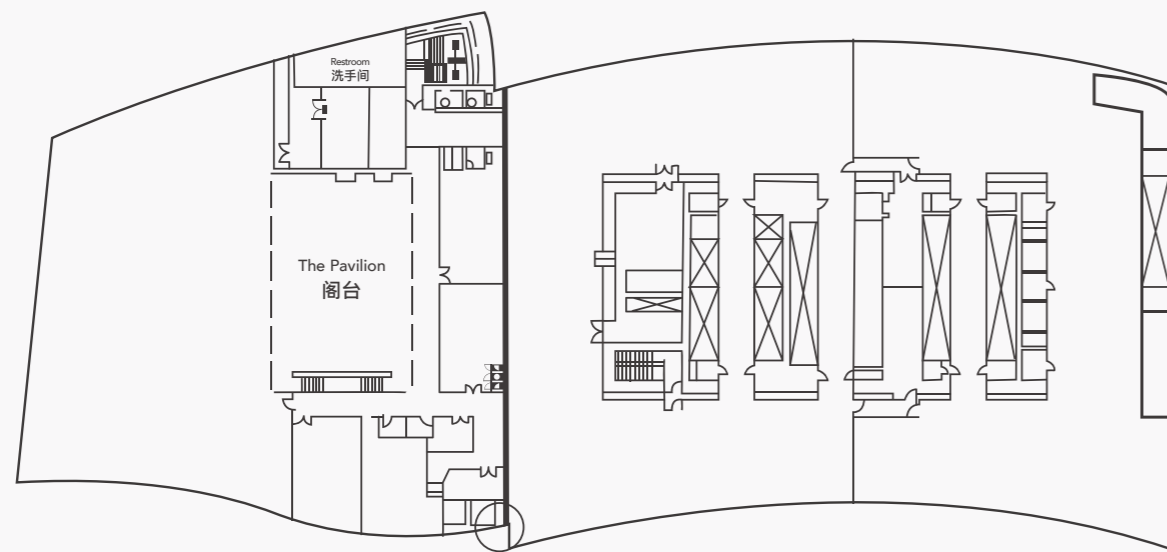

## GUEST ROOMS + SUITES

Conrad Shenyang has 315 guest rooms including 37 suites. Offering most of the largest guest rooms in Shenyang, all rooms feature elegant design, modern amenities and breathtaking panoramic views of Shenyang's skyline. Guests in suites and executive rooms enjoy a separate registration desk as well as Executive Lounge access for complimentary breakfast, afternoon tea and evening cocktails. Unwind, sleep well and emerge inspired.

## 客房与套房

沈阳康莱德酒店拥有315间客房，包括37间套房，所有客房面积均超过50平方米。房间设计雅致时尚，设施摩登现代，更拥有开阔的天际视野，可将沈城美景尽收眼底。入住套房和行政客房的客人可在位于83层的行政酒廊单独办理入住及退房，并免费享用行政酒廊早餐、下午茶和晚间鸡尾酒欢乐时光。入住沈阳康莱德酒店，让您充分放松身心、安然入睡、灵感迸发。

FLOOR PLAN 平面图

Level 3  
3层

Level 5  
5层

CAPACITY CHART

会议室与多功能厅说明

Level 楼层	Room Name 会议室	Area sqm 总面积	Dimension (m) 尺寸	Height (m) 高 (米)	Classroom 课桌室	Theatre 剧院式	Banquet 宴会式	Cocktail 酒会式	U-Shape U型	Double U-Shape 双U型	Hollow Square 回型	Fishbone 鱼骨	Boardroom 董事会
Level 3 3层	Grand Ballroom 大宴会厅	1,000	45x22	7.5	480	850	540	700	111	195	138	336	144
	Ballroom 1 宴会厅 1	320	14.5x22	7.5	144	288	180	230	57	105	66	120	75
	Ballroom 2 宴会厅 2	360	16x22	7.5	144	288	180	240	57	105	66	120	75
	Ballroom 3 宴会厅 3	320	14.5x22	7.5	144	288	180	230	57	105	66	120	75
	Meeting Room 1 会议室 1	265	22x12	2.7	90	140	170	150	66	n/a	72	96	60
	Meeting Room 1A 会议室 1A	145	12x12	2.7	45	120	120	100	30	54	36	48	24
	Meeting Room 1B 会议室 1B	120	10x12	2.7	72	160	120	100	30	54	36	48	24
	Meeting Room 2 会议室 2	255	30x8.5	2.7	78	140	160	150	54	93	66	120	42
	Meeting Room 2A 会议室 2A	55	8.5x6	2.7	24	40	50	35	24	39	30	32	18
	Meeting Room 2B 会议室 2B	80	8.5x9.5	2.7	36	70	60	60	30	54	36	48	24
	Meeting Room 2C 会议室 2C	115	12x9.5	2.7	18	30	50	60	n/a	n/a	n/a	40	n/a
	Meeting Room 3 会议室 3	75	11.5x6.5	2.7	30	70	60	60	30	51	36	48	24
	Boardroom 董事会议室	32	6.8x5	2.7	n/a	n/a	n/a	n/a	n/a	n/a	n/a	n/a	12
Level 5 5层	The Pavilion 阁台	230	19x12	2.9	120	240	200	250	45	81	54	160	54