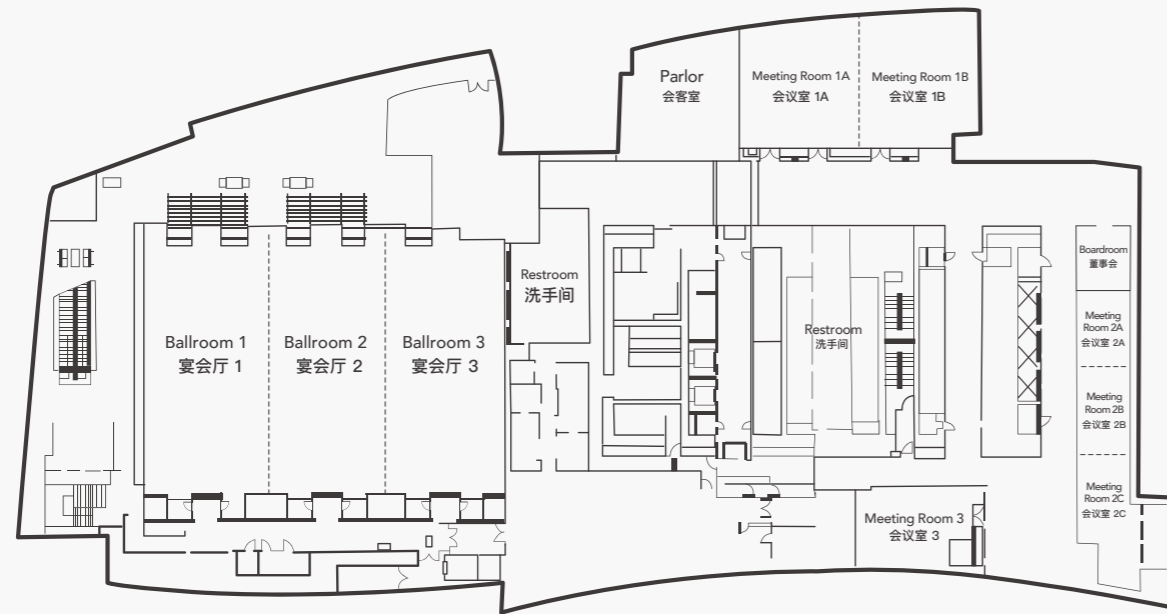

FLOOR PLAN 平面图

Level 3
3层